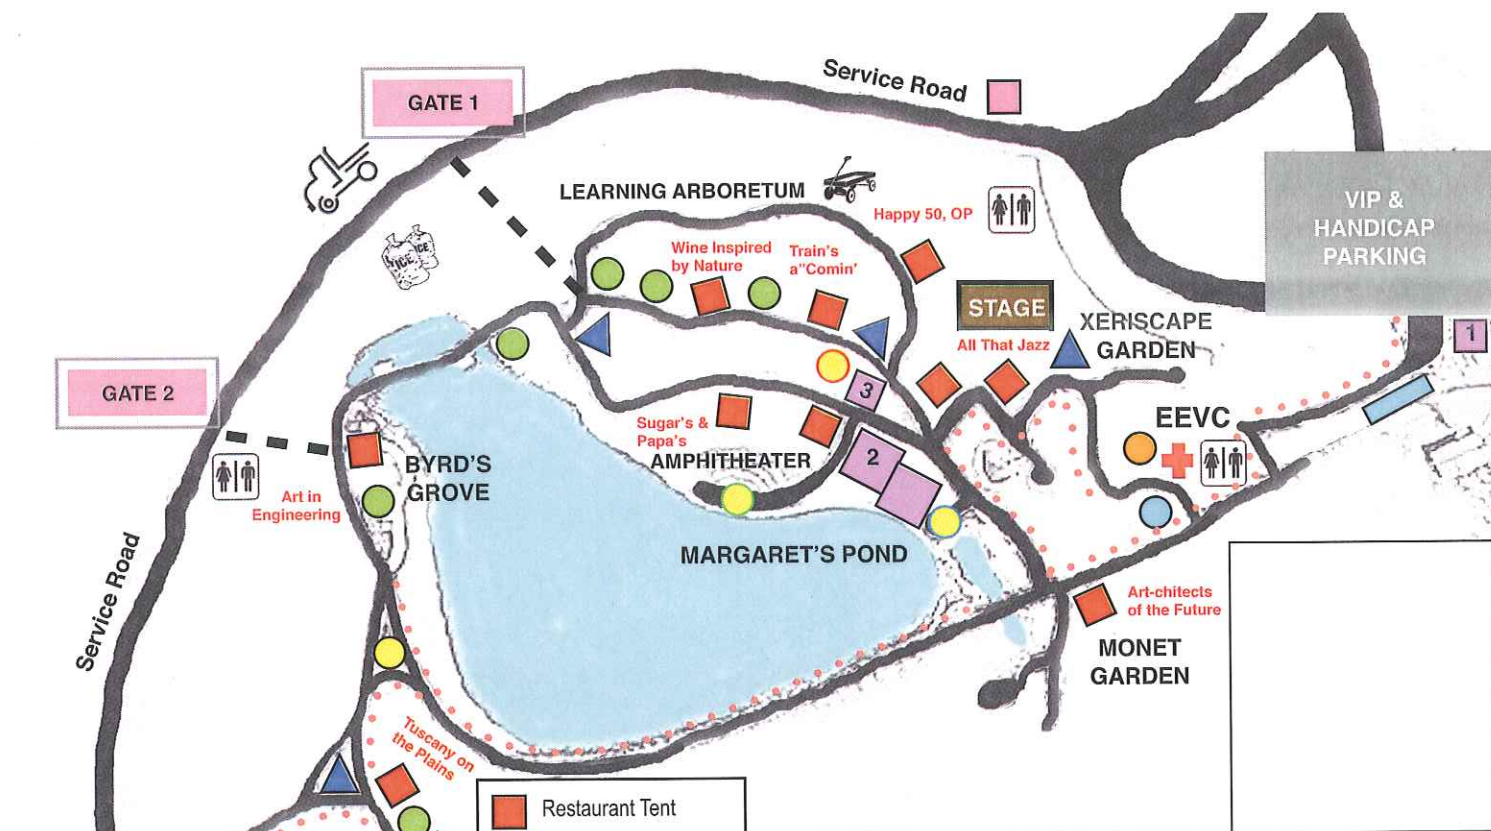

A small real estate sized sign will be put at the bottom of the ramp of 179th and 69 Highway from the north and south. Two more of these signs will point the way between the ramp and the Arboretum. The same type of signage will be at the intersection of Switzer and 179th.

At the 179th St. entrance to the Arboretum there will be welcoming signage.

- Restaurant Tent
- Bar
- 1 Welcome Tent
- 2 Plein Air Tents
- 3 Gift Shop Tent
- KCH&G Pergola
- Charlie Goslin
- Model Train Layout
- Emanuel Brass
- Charicature Artist
- Auction Table/Umbrella
- Refrigerator Truck
- Ice Truck
- Non-Guest Check-in
- Restrooms
- Re-stocking wagon
- POS - Merchandise Payment
- Wine Glass Distribution Tables
- Plate Distribution Table
- First Aid
- Tiki Torches